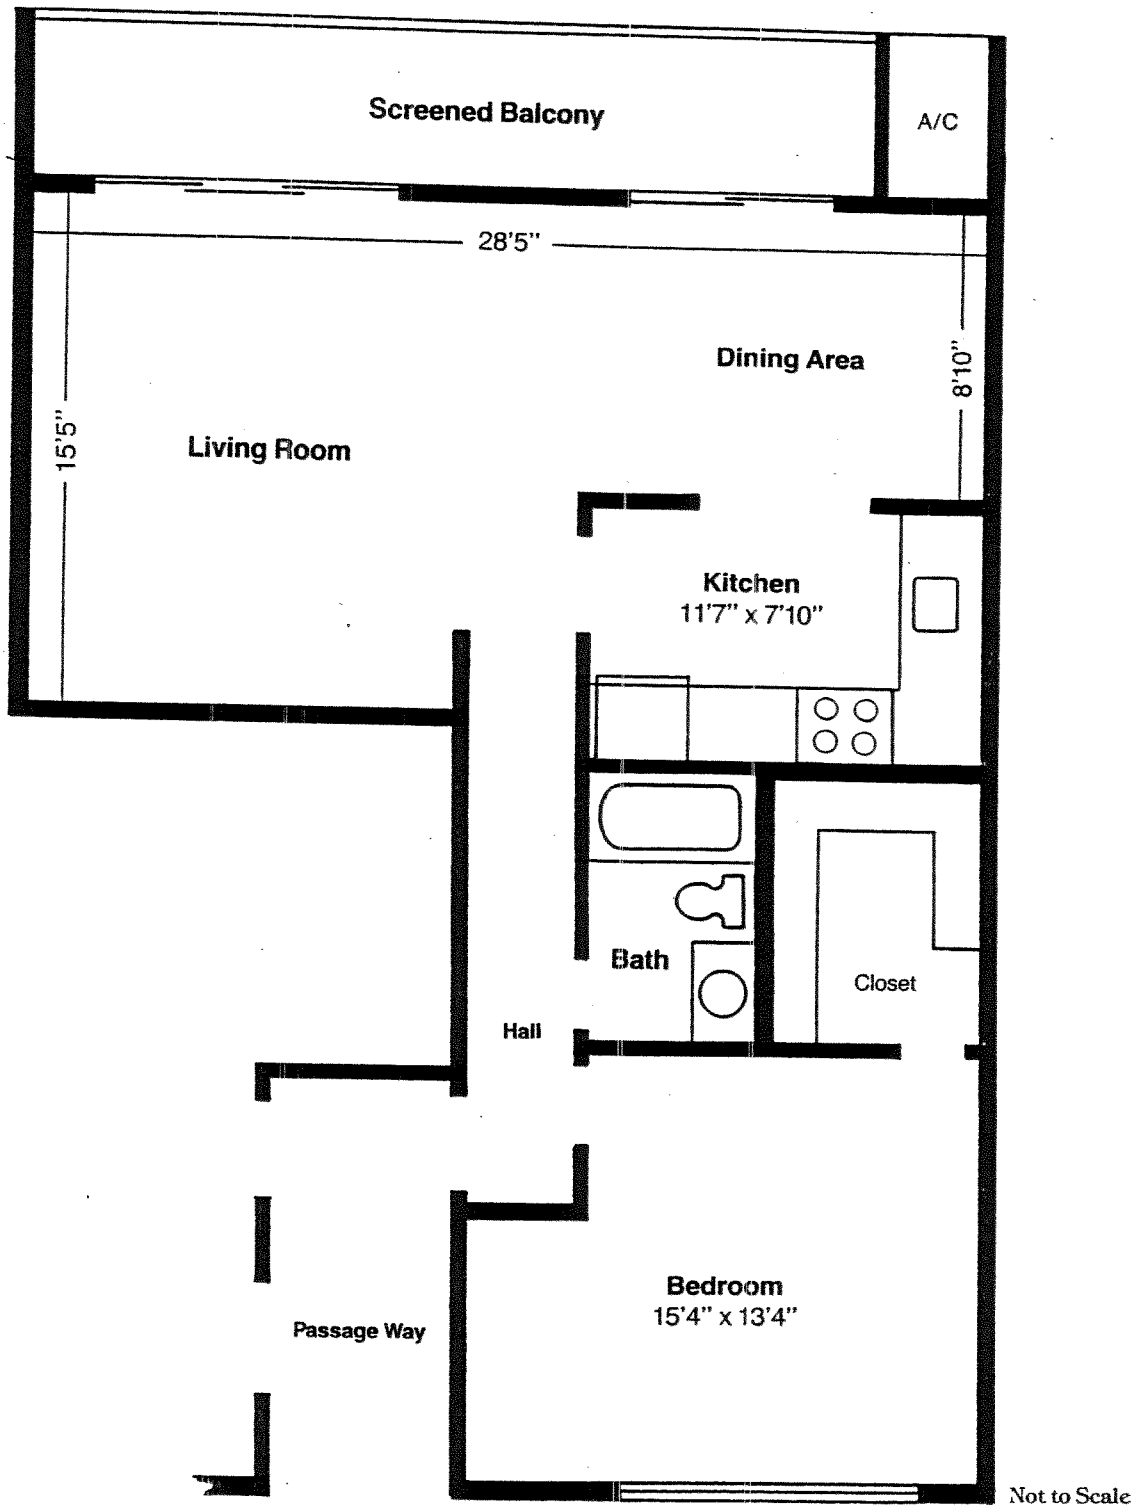

Size: Approx. 752 Sq. Ft.

4 Story Deluxe Luxury Apartment

Not to Scale

Century Village

Boca Raton

All dimensions shown are approximate

Model Y

2 Bedrooms/2 Baths, Luxury corner

Size: Approx. 1,168 Sq. Ft.

4 Story Deluxe Luxury Apartment

Not to Scale

Century Village®
Boca Raton

All dimensions shown are approximate

1 Bedroom/1 Bath
"C" Apartment 3rd Floor Only