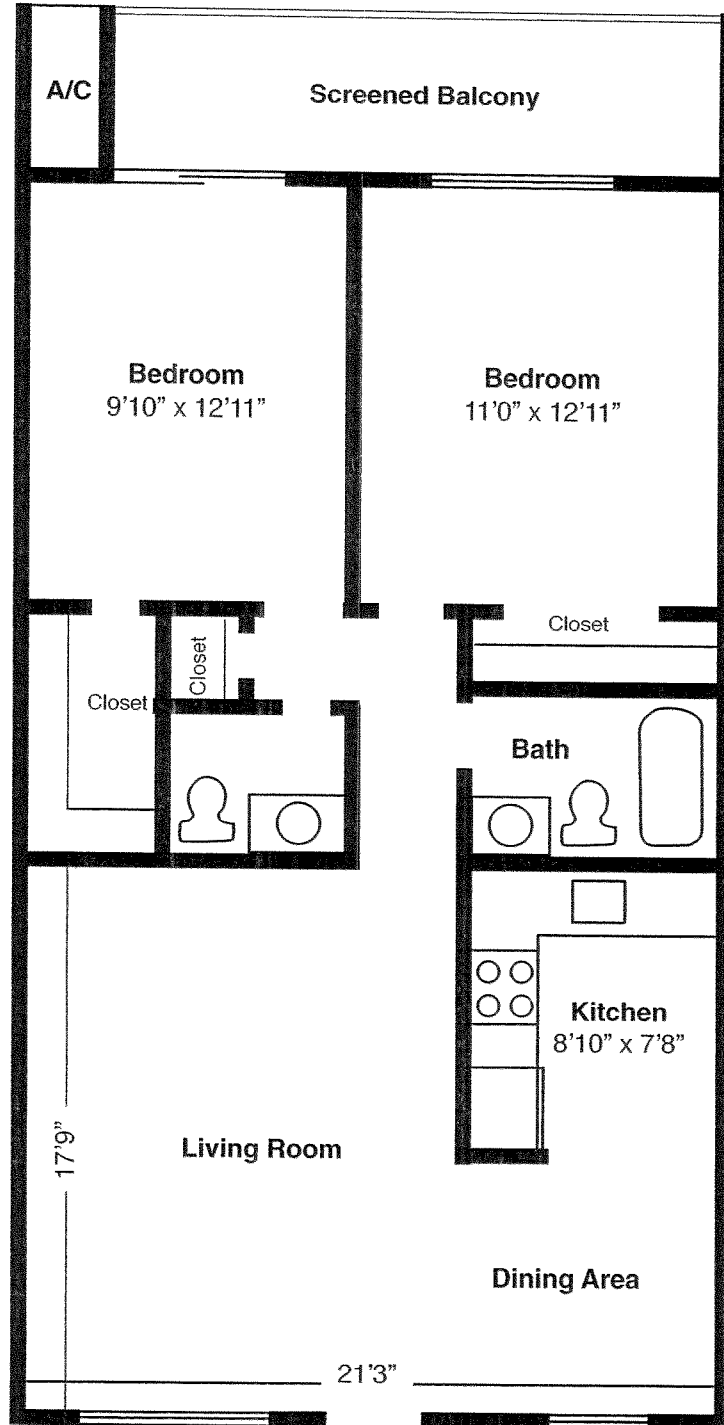

Model A

1 Bedroom /1 Bath, inside
Size: Approx. 601 Sq. Ft.
Three Story Garden Apartment

Not to Scale

Century Village®

Boca Raton

All dimensions shown are approximate

Model B

1 Bedroom /1-1/2 Baths, inside
Size: Approx. 715 Sq. Ft.
Three Story Garden Apartment

Not to Scale

Century Village[®]
Boca Raton

All dimensions shown are approximate

Model D

2 Bedrooms / 1-1/2 Baths, inside
Size: Approx. 835 Sq. Ft.
Two Story Garden Apartment

Not to Scale

Century Village[®]

Boca Raton

All dimensions shown are approximate

Model E

2 Bedroom/2 Bath, Luxury inside
Size: Approx. 1032 Sq Ft.
4 Story Deluxe Luxury Apartment

Not to Scale

Century Village[®]

Boca Raton

All dimensions shown are approximate

Model G

2 Bedrooms / 2 Baths, Deluxe inside

Size: Approx. 916 Sq. Ft.

4 Story Deluxe Luxury Apartment

Not to Scale

Century Village[®]

Boca Raton

All dimensions shown are approximate