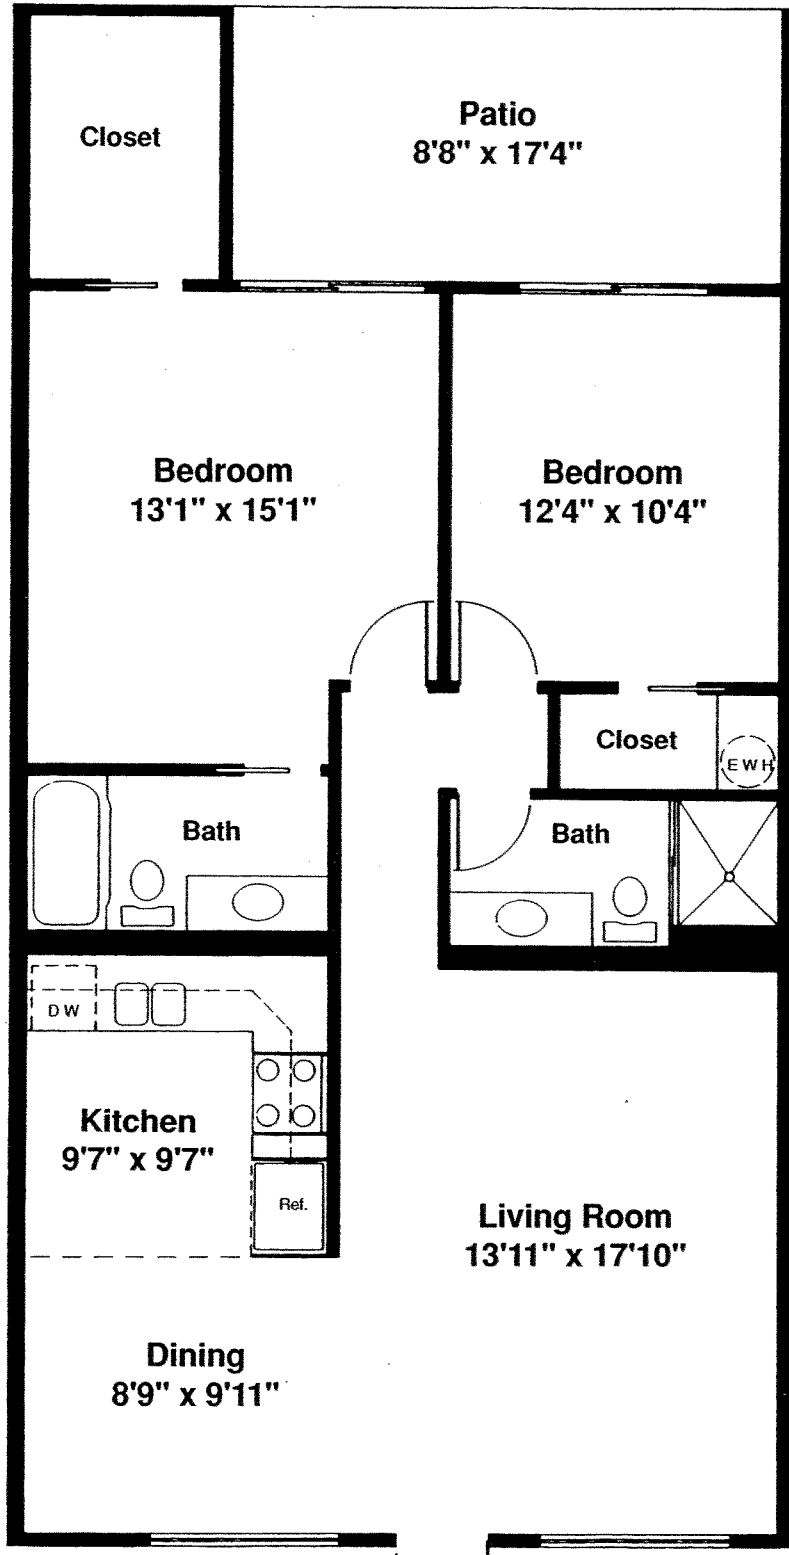

Model A

1 Bedroom /1 Bath, inside
Size: Approx. 601 Sq. Ft.
Three Story Garden Apartment

Not to Scale

Century Village®

Boca Raton

All dimensions shown are approximate

Model B

1 Bedroom /1-1/2 Baths, inside
Size: Approx. 715 Sq. Ft.
Three Story Garden Apartment

Not to Scale

Century Village[®]
Boca Raton

All dimensions shown are approximate

Model D

2 Bedrooms / 1-1/2 Baths, inside
Size: Approx. 835 Sq. Ft.
Two Story Garden Apartment

Not to Scale

Century Village[®]

Boca Raton

All dimensions shown are approximate

Model E

2 Bedroom/2 Bath, Luxury inside
Size: Approx. 1032 Sq Ft.
4 Story Deluxe Luxury Apartment

Not to Scale

Century Village[®]

Boca Raton

All dimensions shown are approximate

Model G

2 Bedrooms / 2 Baths, Deluxe inside

Size: Approx. 916 Sq. Ft.

4 Story Deluxe Luxury Apartment

Not to Scale

Century Village[®]

Boca Raton

All dimensions shown are approximate