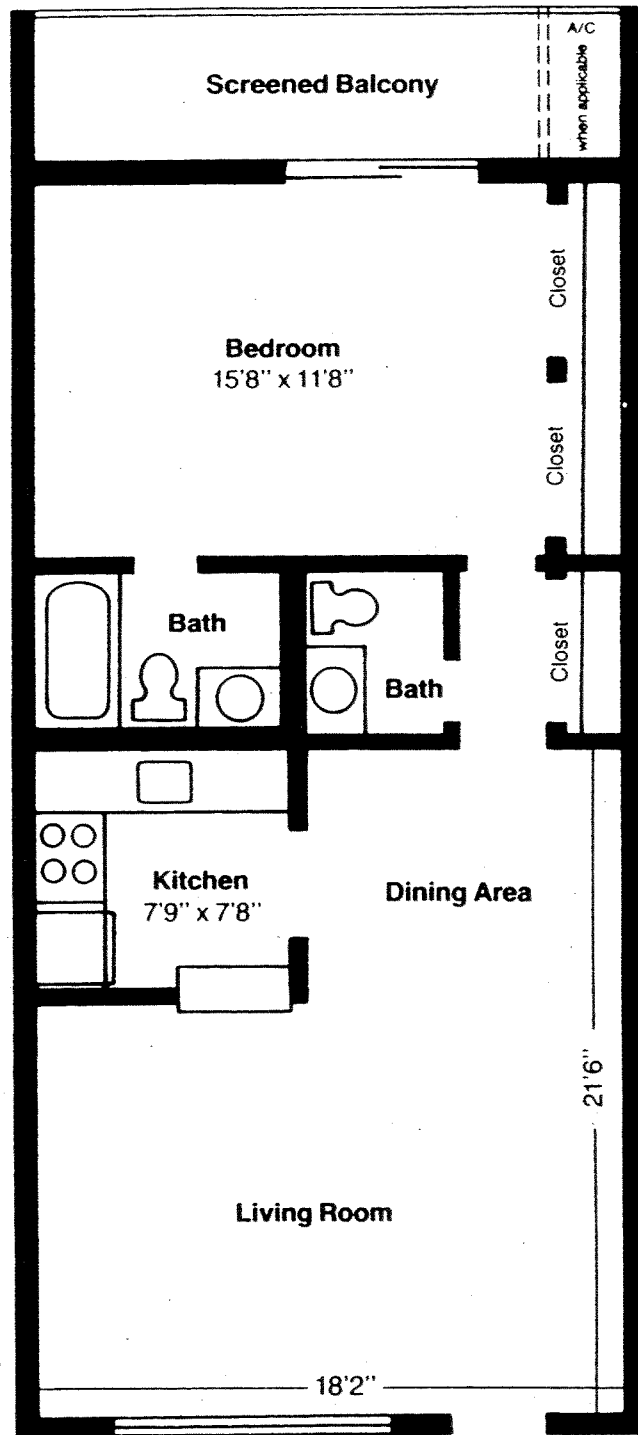

Model A

1 Bedroom /1 Bath, inside
Size: Approx. 601 Sq. Ft.
Three Story Garden Apartment

Not to Scale

Century Village®

Boca Raton

All dimensions shown are approximate

Model B

1 Bedroom /1-1/2 Baths, inside
Size: Approx. 715 Sq. Ft.
Three Story Garden Apartment

Not to Scale

Century Village[®]
Boca Raton

All dimensions shown are approximate

Model D

2 Bedrooms / 1-1/2 Baths, inside
Size: Approx. 835 Sq. Ft.
Two Story Garden Apartment

Not to Scale

Century Village[®]

Boca Raton

All dimensions shown are approximate

Model E

2 Bedroom/2 Bath, Luxury inside
Size: Approx. 1032 Sq Ft.
4 Story Deluxe Luxury Apartment

Not to Scale

Century Village[®]

Boca Raton

All dimensions shown are approximate

Model G

2 Bedrooms / 2 Baths, Deluxe inside

Size: Approx. 916 Sq. Ft.

4 Story Deluxe Luxury Apartment

Not to Scale

Century Village[®]

Boca Raton

All dimensions shown are approximate