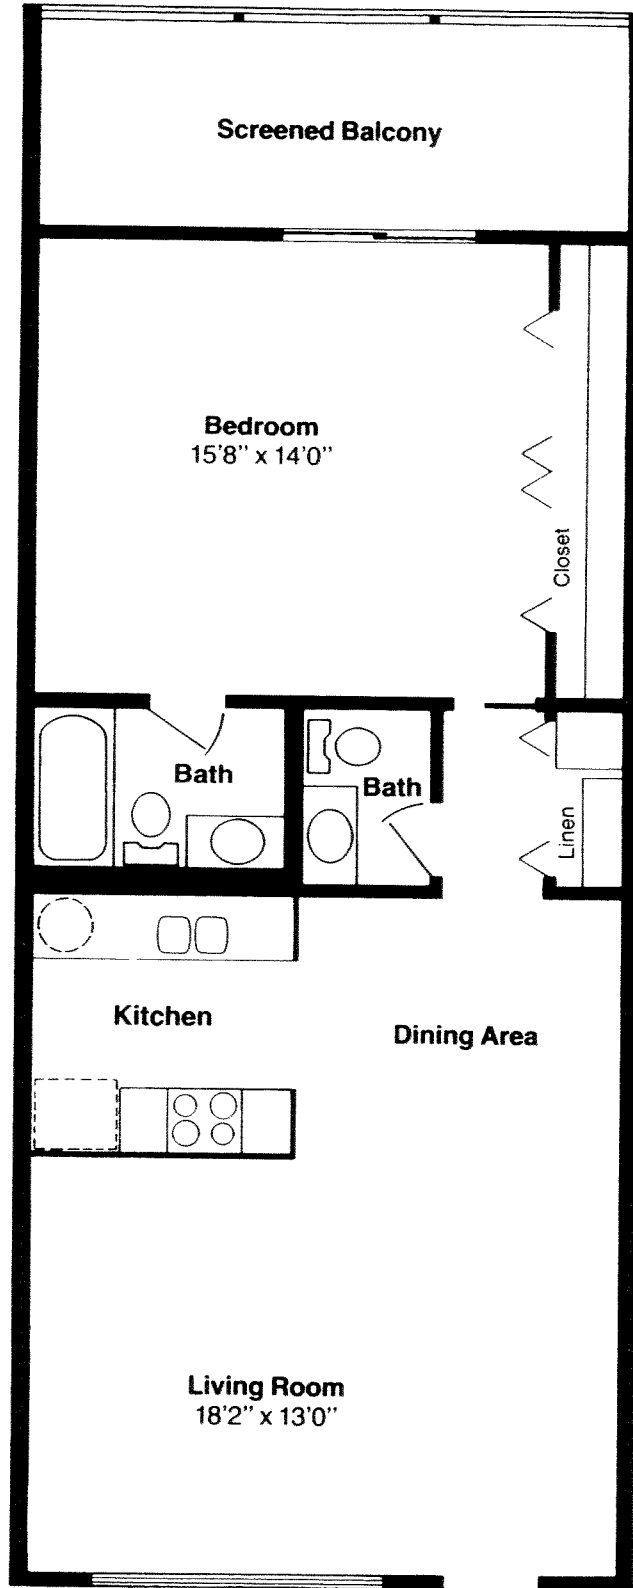

Model A

1 Bedroom /1 Bath, inside
Size: Approx. 601 Sq. Ft.
Three Story Garden Apartment

Not to Scale

Century Village®

Boca Raton

All dimensions shown are approximate

Model B

1 Bedroom /1-1/2 Baths, inside
Size: Approx. 715 Sq. Ft.
Three Story Garden Apartment

Model H

2 Bedrooms/2 Baths, Executive inside

Size: Approx. 1,563 Sq. Ft.

4 Story Deluxe Luxury Apartment

Century Village

Boca Raton

Dimensions shown are approximate

Model W

2 Bedrooms, 1-1/2 Baths, Deluxe inside
Size: Approx. 880 Sq. Ft.
4 Story Deluxe Luxury Apartment

Century Village Not to Scale
Boca Raton

All dimensions shown are approximate

Model X

1 Bedroom/1-1/2 Baths, Deluxe inside

Size: Approx. 752 Sq. Ft.

4 Story Deluxe Luxury Apartment

Not to Scale

Century Village

Boca Raton

All dimensions shown are approximate

Model Y

2 Bedrooms/2 Baths, Luxury corner