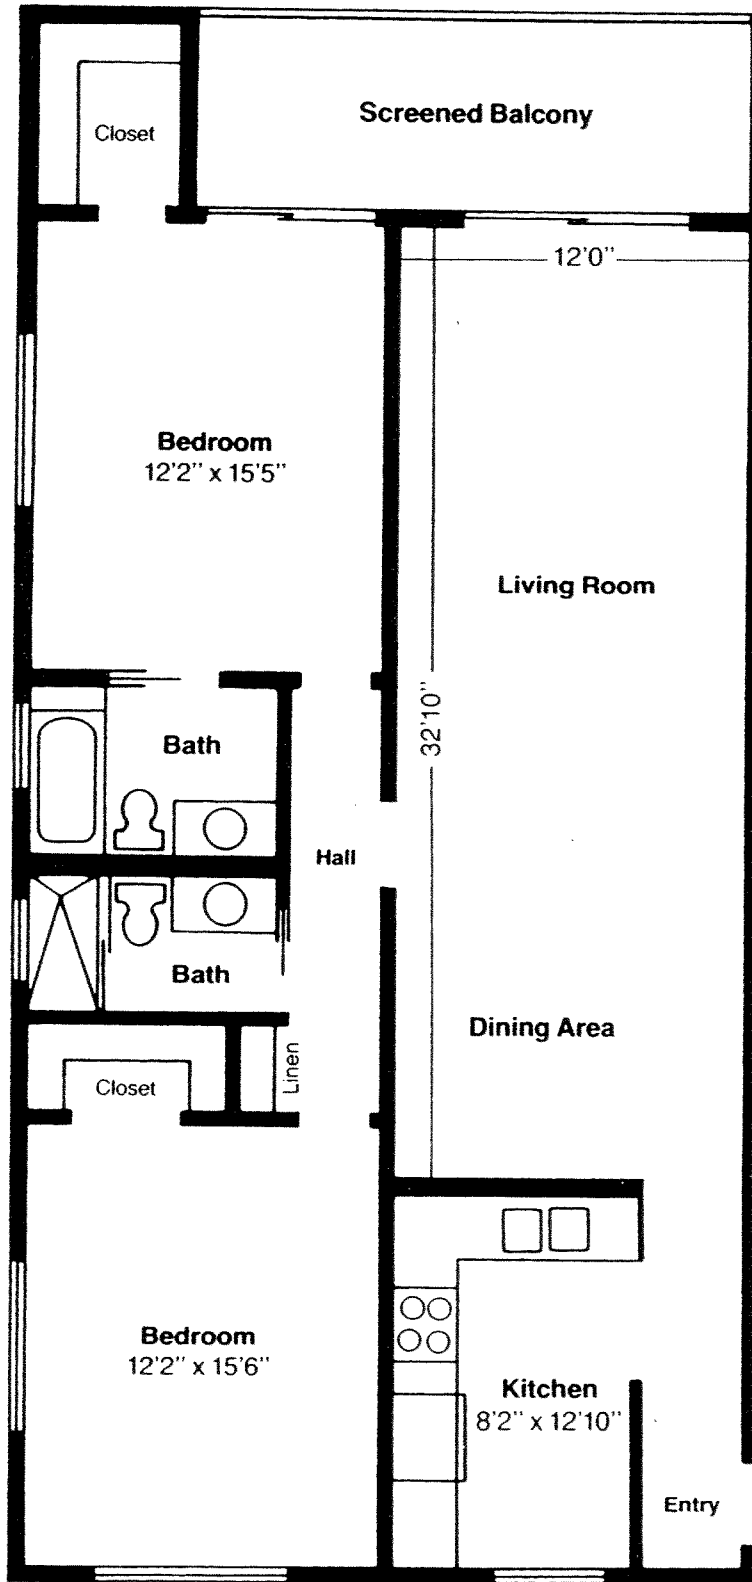

Model H

2 Bedrooms/2 Baths, Executive inside

Size: Approx. 1,563 Sq. Ft.

4 Story Deluxe Luxury Apartment

Century Village

Boca Raton

Dimensions shown are approximate

Model W

2 Bedrooms, 1-1/2 Baths, Deluxe inside
Size: Approx. 880 Sq. Ft.
4 Story Deluxe Luxury Apartment

Century Village Not to Scale
Boca Raton

All dimensions shown are approximate

Model X

1 Bedroom/1-1/2 Baths, Deluxe inside

Size: Approx. 752 Sq. Ft.

4 Story Deluxe Luxury Apartment

Not to Scale

Century Village

Boca Raton

All dimensions shown are approximate

Model Y

2 Bedrooms/2 Baths, Luxury corner

Size: Approx. 1,168 Sq. Ft.

4 Story Deluxe Luxury Apartment

Not to Scale

Century Village®
Boca Raton

All dimensions shown are approximate

1 Bedroom/1 Bath
"C" Apartment 3rd Floor Only