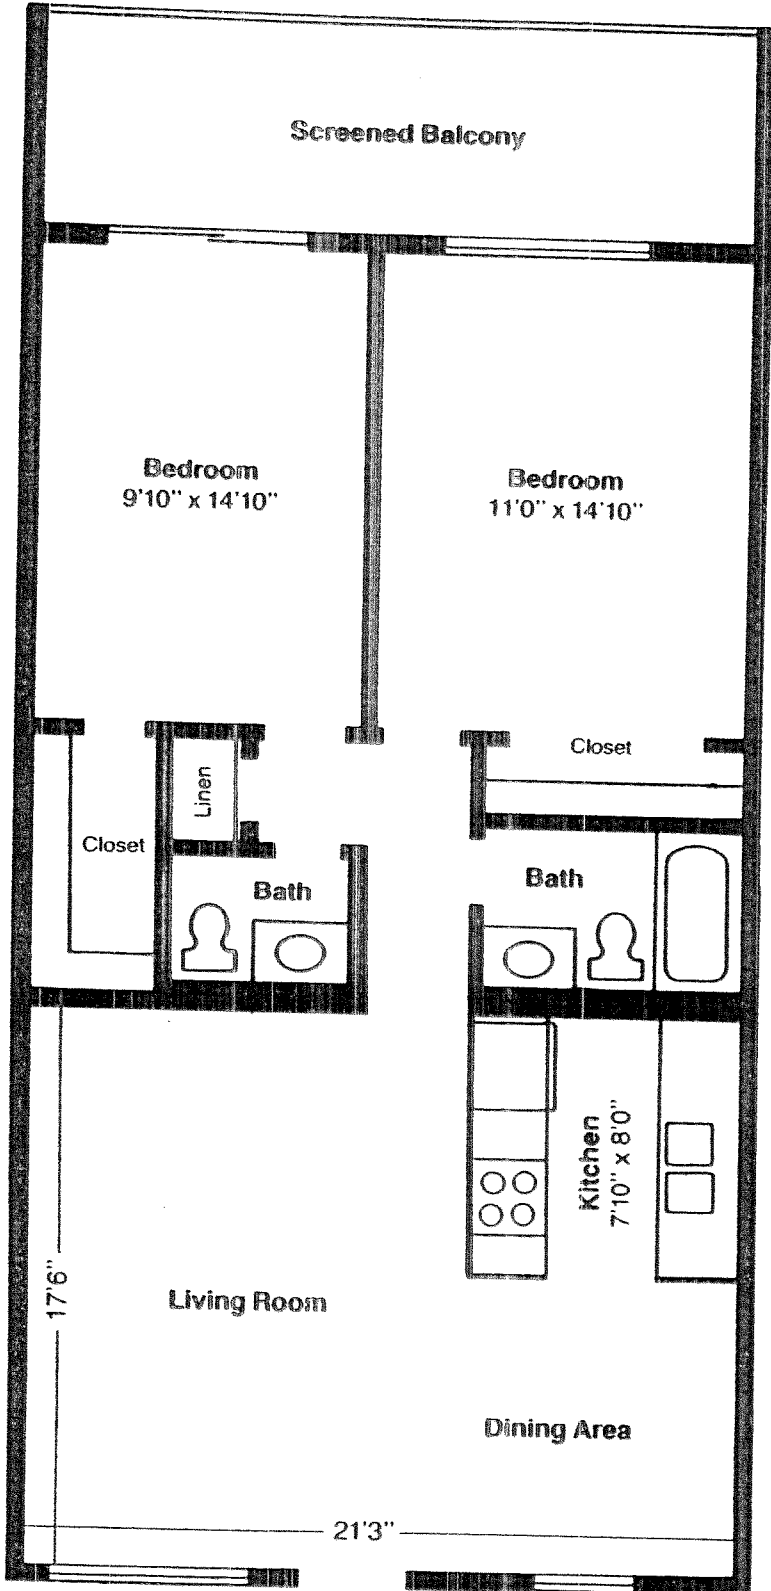

Model G

2 Bedrooms / 2 Baths, Deluxe inside

Size: Approx. 916 Sq. Ft.

4 Story Deluxe Luxury Apartment

Not to Scale

Century Village[®]

Boca Raton

All dimensions shown are approximate

Model H

2 Bedrooms/2 Baths, Executive inside

Size: Approx. 1,563 Sq. Ft.

4 Story Deluxe Luxury Apartment

Century Village

Boca Raton

Dimensions shown are approximate

Model W

2 Bedrooms, 1-1/2 Baths, Deluxe inside
Size: Approx. 880 Sq. Ft.
4 Story Deluxe Luxury Apartment

Century Village Not to Scale
Boca Raton

All dimensions shown are approximate

Model X

1 Bedroom/1-1/2 Baths, Deluxe inside

Size: Approx. 752 Sq. Ft.

4 Story Deluxe Luxury Apartment

Not to Scale

Century Village

Boca Raton

All dimensions shown are approximate

Model Y

2 Bedrooms/2 Baths, Luxury corner