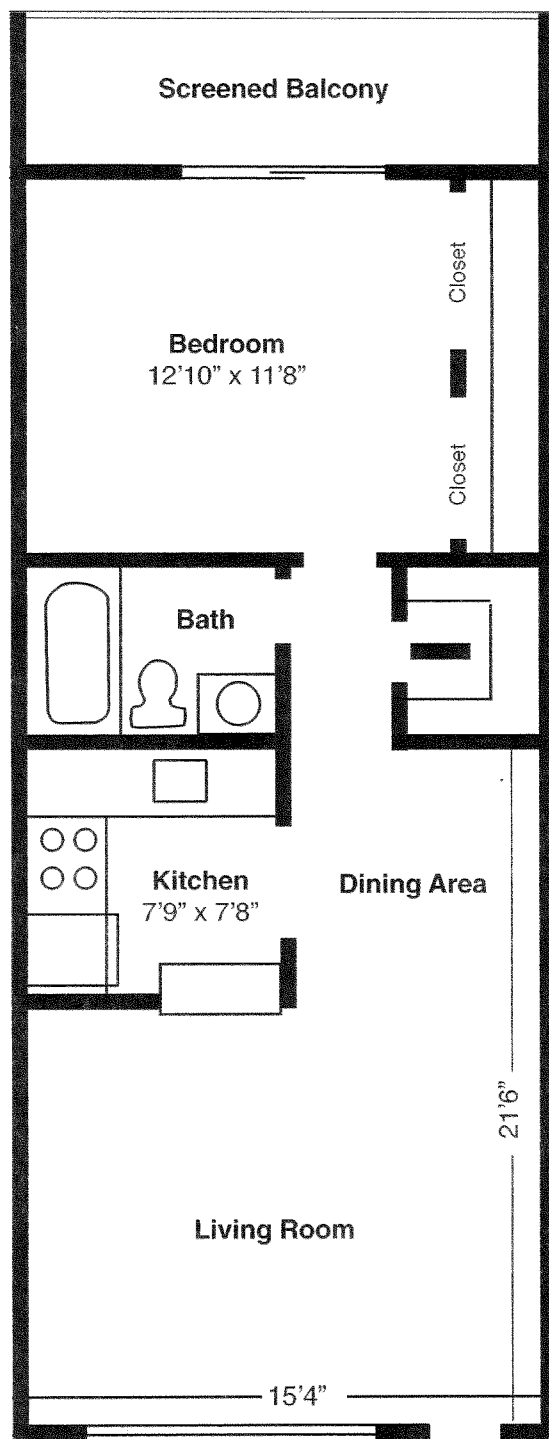

Model A

1 Bedroom /1 Bath, inside
Size: Approx. 601 Sq. Ft.
Three Story Garden Apartment

Not to Scale

Century Village®

Boca Raton

All dimensions shown are approximate

Model B

1 Bedroom /1-1/2 Baths, inside
Size: Approx. 715 Sq. Ft.
Three Story Garden Apartment

Not to Scale

Century Village[®]
Boca Raton

All dimensions shown are approximate

Model D

2 Bedrooms / 1-1/2 Baths, inside
Size: Approx. 835 Sq. Ft.
Two Story Garden Apartment

Not to Scale

Century Village[®]

Boca Raton

All dimensions shown are approximate

Model E

2 Bedroom/2 Bath, Luxury inside
Size: Approx. 1032 Sq Ft.
4 Story Deluxe Luxury Apartment

Not to Scale

Century Village[®]

Boca Raton

All dimensions shown are approximate

Model G

2 Bedrooms / 2 Baths, Deluxe inside

Size: Approx. 916 Sq. Ft.

4 Story Deluxe Luxury Apartment

Not to Scale

Century Village[®]

Boca Raton

All dimensions shown are approximate