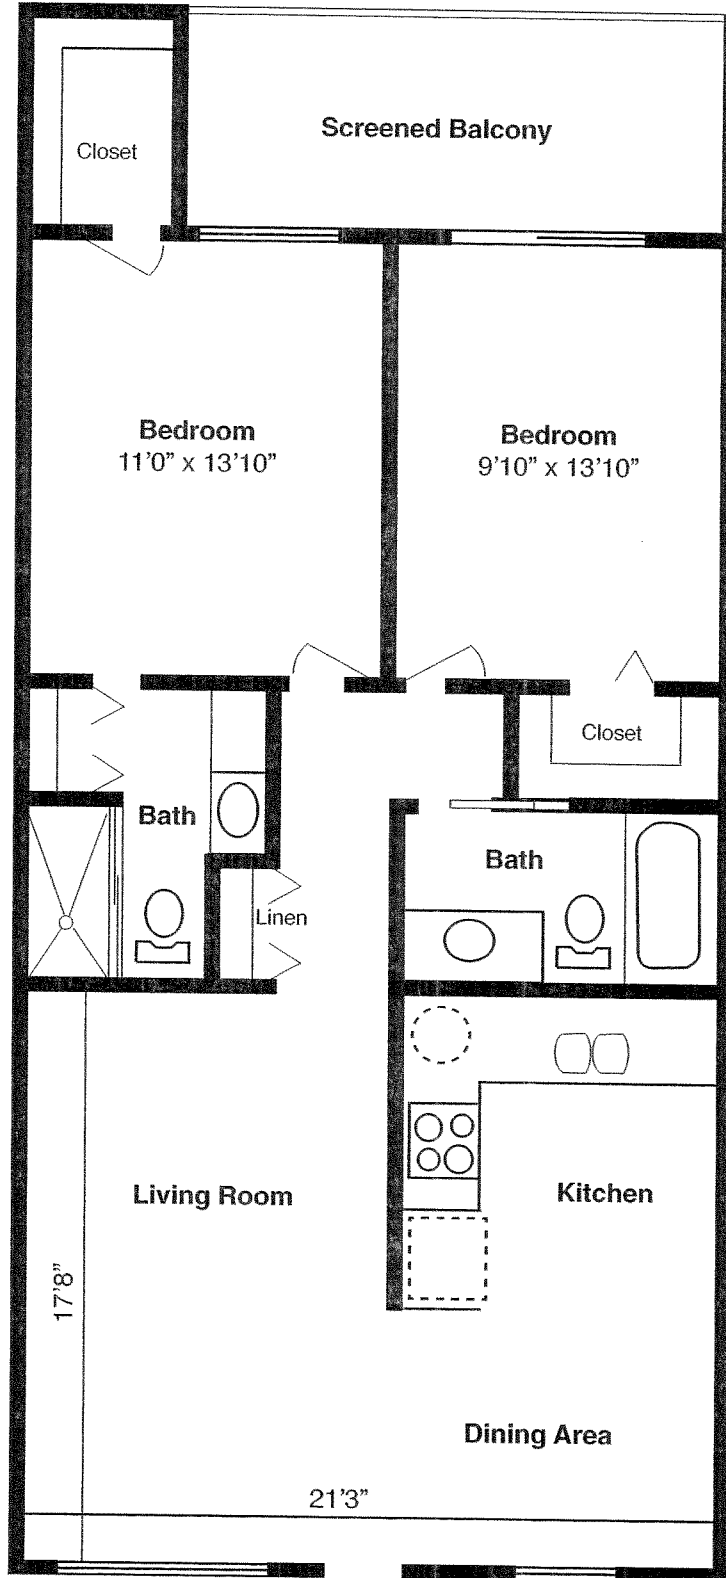

Model A

1 Bedroom /1 Bath, inside
Size: Approx. 601 Sq. Ft.
Three Story Garden Apartment

Not to Scale

Century Village®

Boca Raton

All dimensions shown are approximate

Model B

1 Bedroom /1-1/2 Baths, inside
Size: Approx. 715 Sq. Ft.
Three Story Garden Apartment

Not to Scale

Century Village[®]
Boca Raton

All dimensions shown are approximate

Model D

2 Bedrooms / 1-1/2 Baths, inside
Size: Approx. 835 Sq. Ft.
Two Story Garden Apartment

Not to Scale

Century Village[®]

Boca Raton

All dimensions shown are approximate

Model E

2 Bedroom/2 Bath, Luxury inside
Size: Approx. 1032 Sq Ft.
4 Story Deluxe Luxury Apartment

Not to Scale

Century Village[®]

Boca Raton

All dimensions shown are approximate

Model G

2 Bedrooms / 2 Baths, Deluxe inside

Size: Approx. 916 Sq. Ft.

4 Story Deluxe Luxury Apartment

Not to Scale

Century Village[®]

Boca Raton

All dimensions shown are approximate