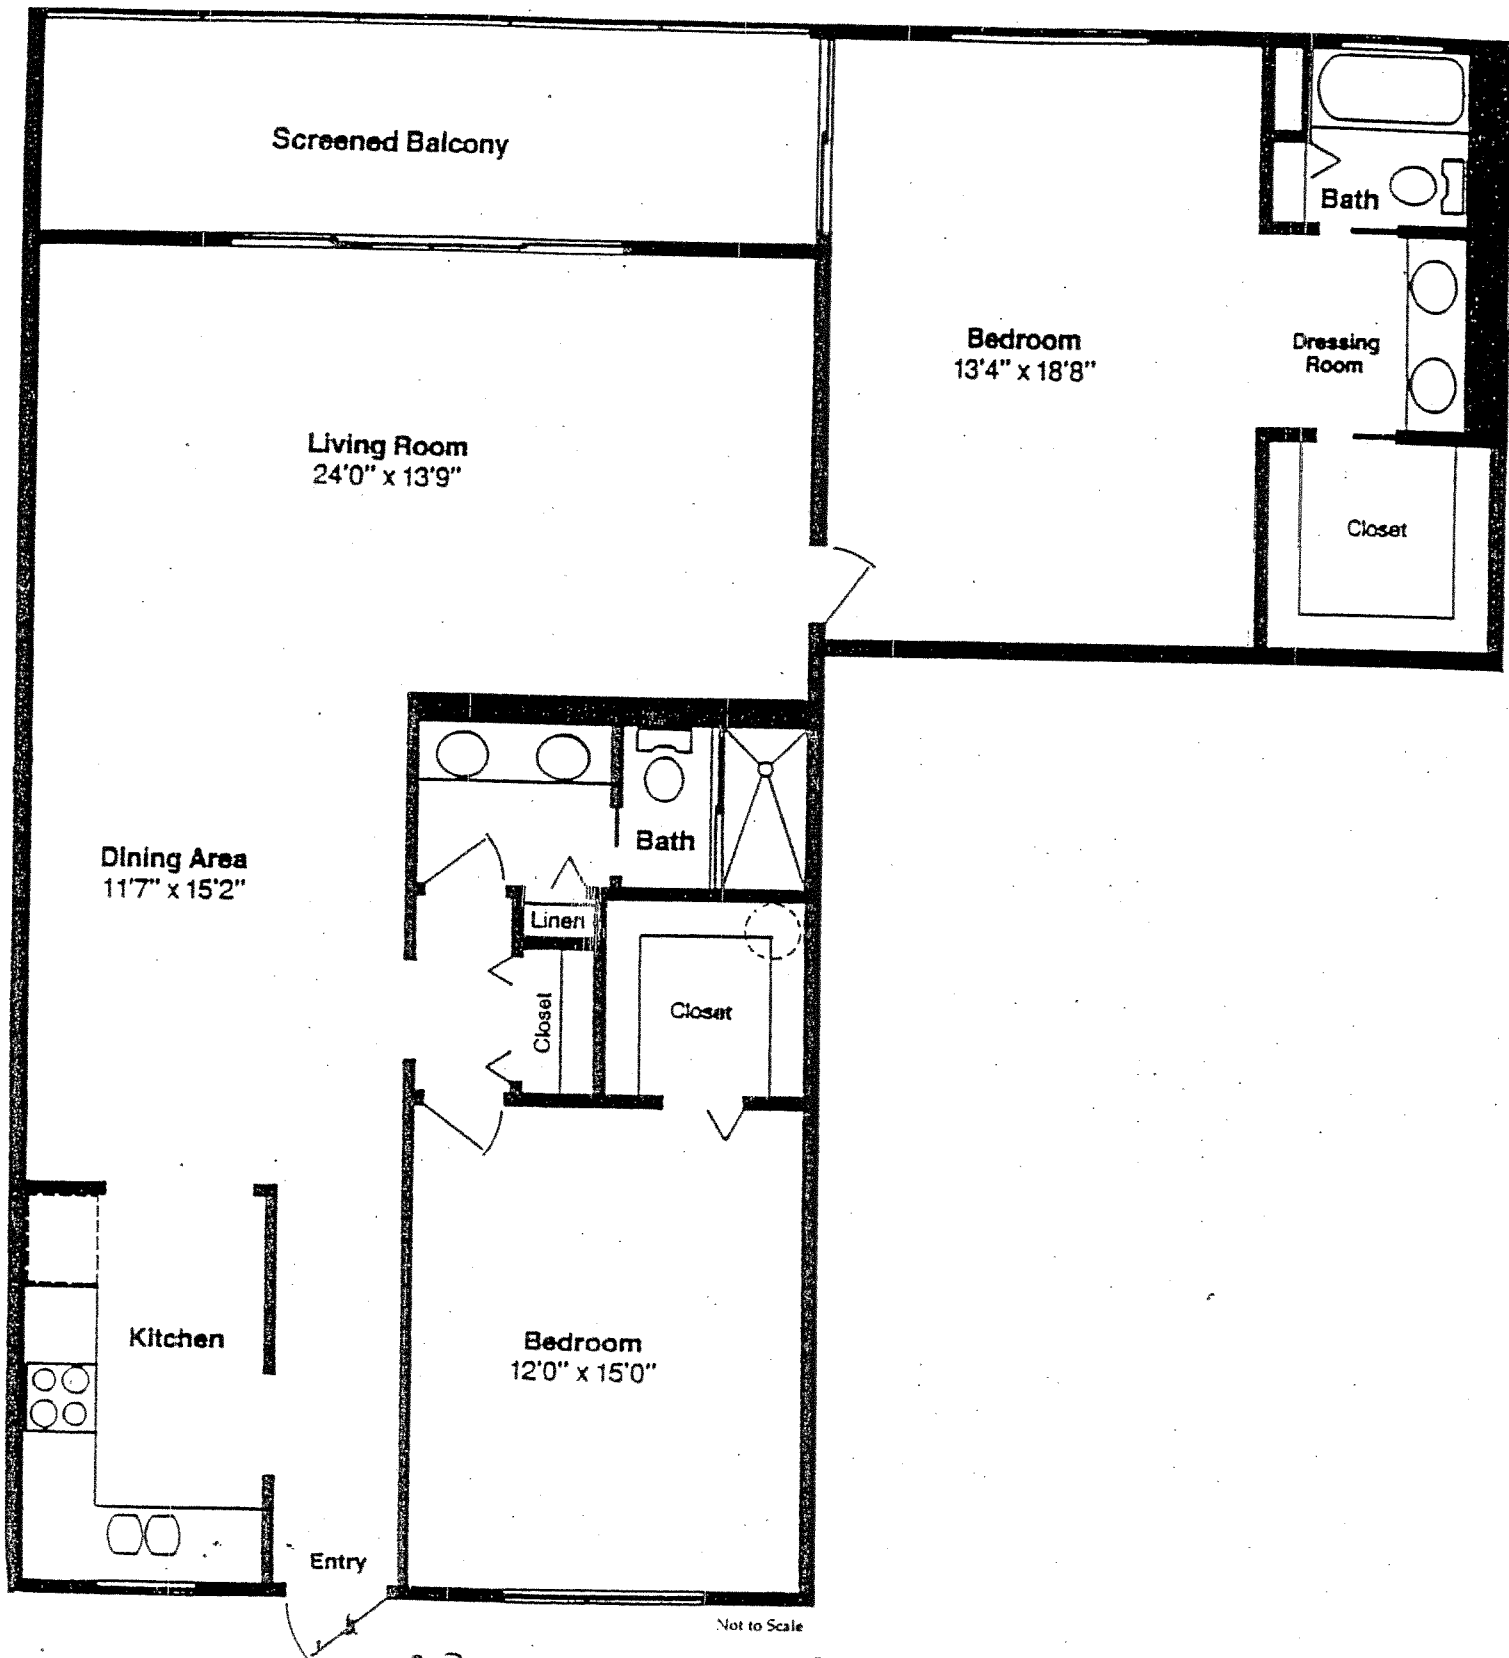

Model G

2 Bedrooms / 2 Baths, Deluxe inside

Size: Approx. 916 Sq. Ft.

4 Story Deluxe Luxury Apartment

Not to Scale

Century Village[®]

Boca Raton

All dimensions shown are approximate

Model H

2 Bedrooms/2 Baths, Executive inside

Size: Approx. 1,563 Sq. Ft.

4 Story Deluxe Luxury Apartment

Century Village

Boca Raton

Dimensions shown are approximate

Model W

2 Bedrooms, 1-1/2 Baths, Deluxe inside
Size: Approx. 880 Sq. Ft.
4 Story Deluxe Luxury Apartment

Century Village Not to Scale
Boca Raton

All dimensions shown are approximate

Model X

1 Bedroom/1-1/2 Baths, Deluxe inside

Size: Approx. 752 Sq. Ft.

4 Story Deluxe Luxury Apartment

Not to Scale

Century Village

Boca Raton

All dimensions shown are approximate

Model Y

2 Bedrooms/2 Baths, Luxury corner